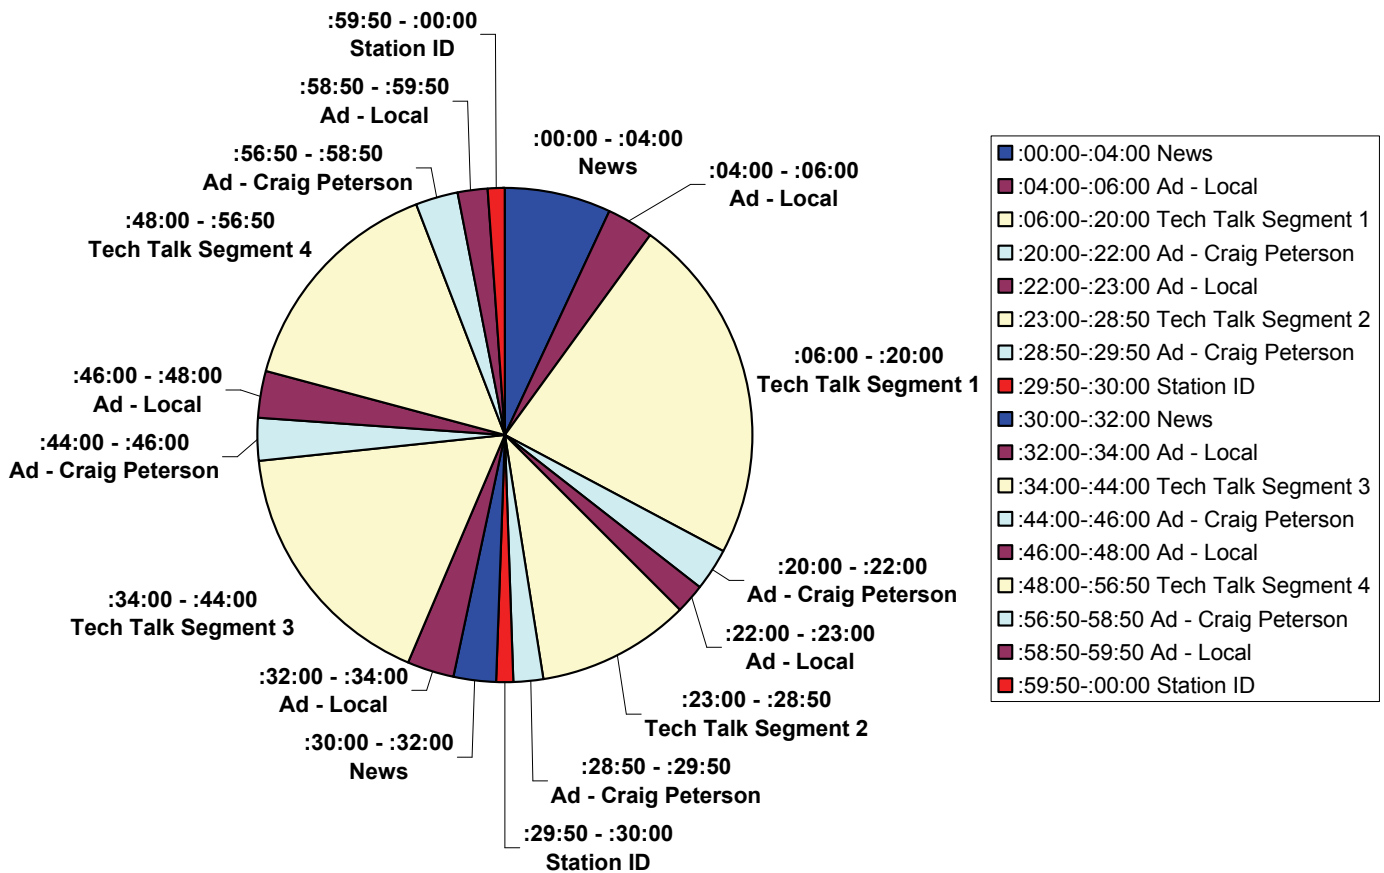

TECH-TALK-WITH-CRAIG-PETERSON.COM

888-599-2690
TECH TALK WITH CRAIG PETERSON

Effective August 20, 2005

All Times Are Exact
Coverage Provided During
All Local Breaks

Tech Talk With Craig Peterson Full Clock

Weekly, 3-Hour Talk Radio Show— Not Hour Specific.
Tech Support at 888-599-2690 ask for 'Support'.
Show is available for pickup Friday 5:01PM Eastern at
www.tech-talk-with-craig-peterson.com/pds